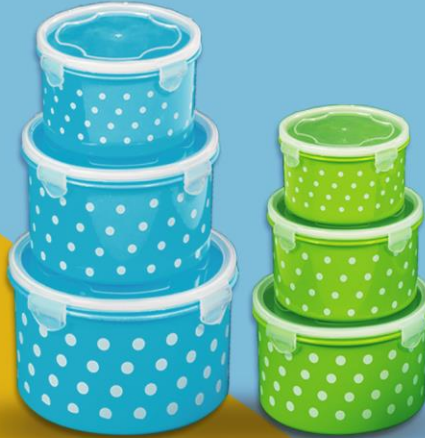

...

Household Catalog

...
ONLINE SHOPPING
NPOLYSHOP
<https://npolyshop.com>

VISIT US

www.nationalpolymer.net
www.facebook.com/npolymer

npoly plastics

NPOLY GROUP